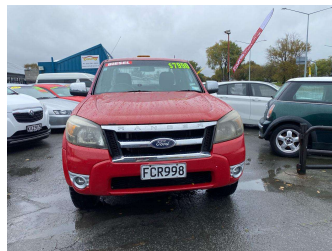

2009 Ford Ranger 3.0TD XLT SUP C/C4X2

Purchase Price

\$7,990

Includes GST, Registration & Licensing

Finance may be available on this vehicle. Ask one of our friendly staff for more information.

Gain peace of mind with Mechanical Breakdown Insurance. **Ask us how.**

Top features

None Listed

Body Style

4 door, Ute

Odometer

401,500 km

Engine

2953 cc, Internal Combustion

Fuel Type

Diesel

Transmission

5-Speed Manual

Wheels

-

VIN

MNAUS1E909W827881