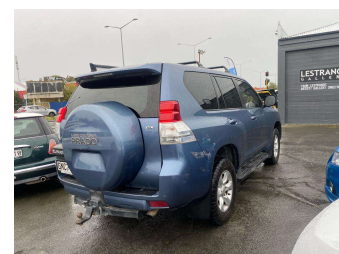

# 2012 Toyota Landcruiser Prado GX LTD 3.0TD 5A

**Purchase Price** **\$28,990**  
Includes GST, Registration & Licensing

Finance may be available on this vehicle. Ask one of our friendly staff for more information.

Body Style  
**5 door, Station Wagon**

Odometer  
**298,515 km**

Engine  
**2982 cc, Internal Combustion**

Fuel Type  
**Diesel**

Transmission  
**Auto**

Wheels  
-

VIN  
**JTEBH3FJ60K078690**

Interior  
-