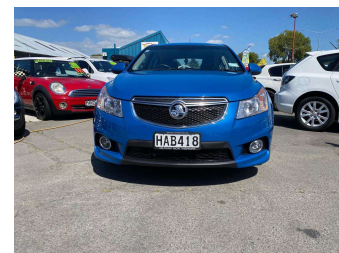

2013 Holden Cruze SRIV 1.6T Hatch

Purchase Price **\$8,990**
Includes GST, Registration & Licensing

Finance may be available on this vehicle. Ask one of our friendly staff for more information.

Gain peace of mind with Mechanical Breakdown Insurance. **Ask us how.**

Body Style
5 door, Hatchback

Odometer
117,712 km

Engine
1598 cc, Internal Combustion

Fuel Type
Petrol

Transmission
Auto, Front Wheel

Wheels
-

VIN
6G1PE6EN3EL916468

Interior
Black, Leather

Safety
-

Reg No.
HAB418

Ext Colour
Blue

History
NZ New, 5 owners

Seats
5 seats, Leather

CO2 Emissions
-

Energy Economy
-

Scan this QR code for more info
Stock ID: 2796