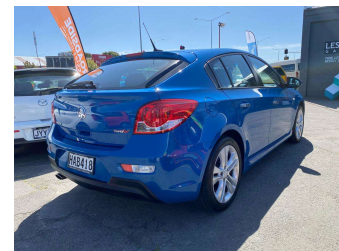

2013 Holden Cruze SRIV 1.6T Hatch

Purchase Price **\$8,990**
Includes GST, Registration & Licensing

Finance may be available on this vehicle. Ask one of our friendly staff for more information.

Gain peace of mind with Mechanical Breakdown Insurance. **Ask us how.**

Body Style
5 door, Hatchback

Odometer
117,712 km

Engine
1598 cc, Internal Combustion

Fuel Type
Petrol

Transmission
Auto, Front Wheel

Wheels
-

VIN
6G1PE6EN3EL916468

Interior
Black, Leather

Safety
-

Reg No.
HAB418

Ext Colour
Blue

History
NZ New, 5 owners

Seats
5 seats, Leather

CO2 Emissions
-

Energy Economy
-

Scan this QR code for more info
Stock ID: 2796